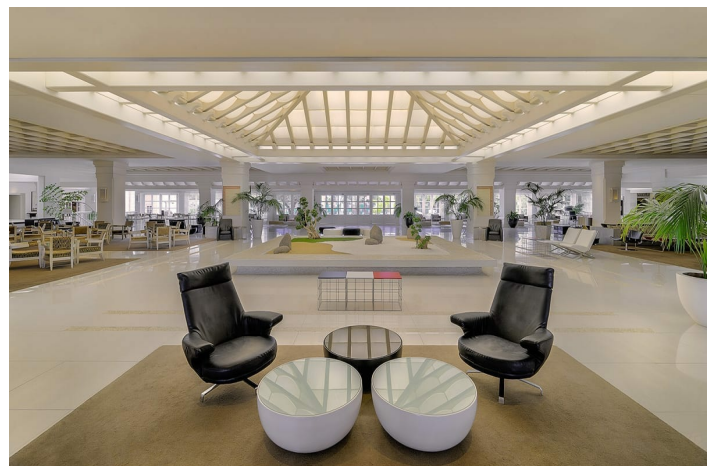

H10 Andaluca Plaza **** Min. 16 år

0 €

Reference: BN7437

Costa del Sol, Puerto Banús

The H10 Andalucía Plaza is located in Puerto Banús, in one of Marbella's most exclusive areas - next to Marbella Casino. The hotel is built in traditional Andalusian style, which has been renovated with an exciting, modern design.

This emblematic hotel is recommended for adults over the age of 16 and has bright, spacious rooms, extraordinary dishes, 8 meeting rooms with a total capacity of up to 1000 people and a renovated spa center with a selection of treatments. Enjoy a quiet and relaxed environment, ideal for a holiday with friends or as a couple on the Costa del Sol.

400 rooms

2 pools (a heated indoor pool in the spa that is included in the thermal spa area)

Prices include breakfast buffet in the restaurant's beautiful rooms.

Check-in: 14:00

Check-out: 12:00