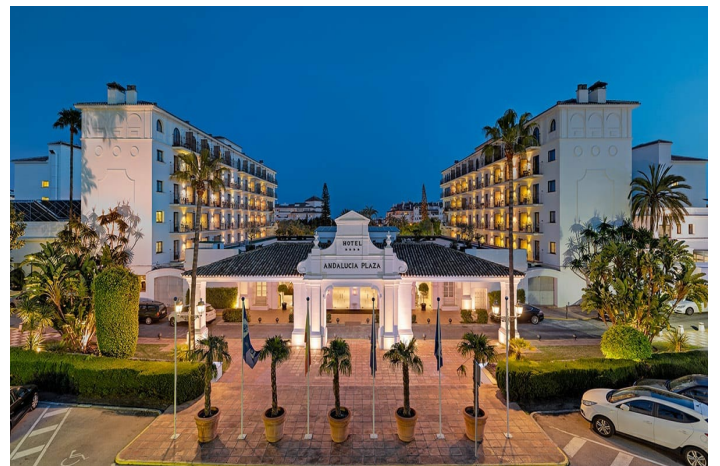

H10 Andaluca Plaza **** Min. 16 år

0 €

Reference: BN7437

Costa del Sol, Puerto Banús

The H10 Andalucía Plaza is located in Puerto Banús, in one of Marbella's most exclusive areas - next to Marbella Casino. The hotel is built in traditional Andalusian style, which has been renovated with an exciting, modern design.

This emblematic hotel is recommended for adults over the age of 16 and has bright, spacious rooms, extraordinary dishes, 8 meeting rooms with a total capacity of up to 1000 people and a renovated spa center with a selection of treatments. Enjoy a quiet and relaxed environment, ideal for a holiday with friends or as a couple on the Costa del Sol.