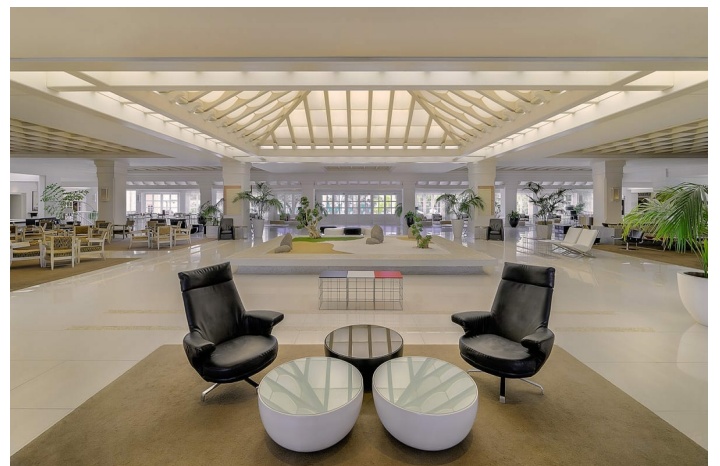

H10 Andaluca Plaza **** Min. 16 år

0 €

Reference: BN7437

Costa del Sol, Puerto Banús

The H10 Andalucía Plaza is located in Puerto Banús, in one of Marbella's most exclusive areas - next to Marbella Casino. The hotel is built in traditional Andalusian style, which has been renovated with an exciting, modern design.

This emblematic hotel is recommended for adults over the age of 16 and has bright, spacious rooms, extraordinary dishes, 8 meeting rooms with a total capacity of up to 1000 people and a renovated spa center with a selection of treatments. Enjoy a quiet and relaxed environment, ideal for a holiday with friends or as a couple on the Costa del Sol.

400 rooms

2 pools (a heated indoor pool in the spa that is included in the thermal spa area)

Prices include breakfast buffet in the restaurant's beautiful rooms.

Check-in: 14:00

Check-out: 12:00