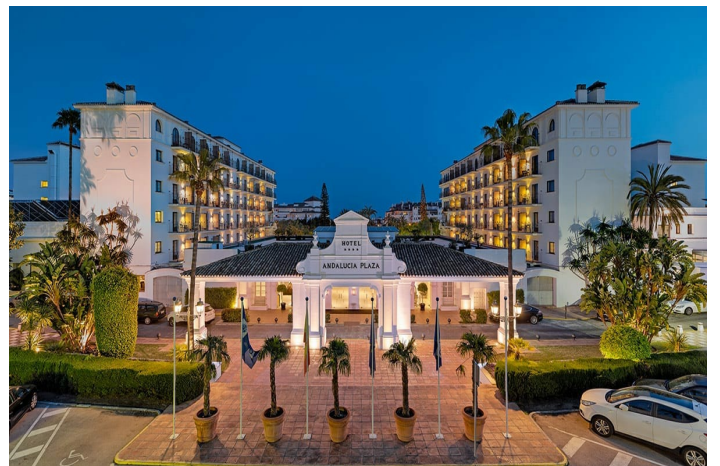

H10 Andaluca Plaza **** Min. 16 år

0 €

Reference: BN7437

Costa del Sol, Puerto Banús

The H10 Andalucía Plaza is located in Puerto Banús, in one of Marbella's most exclusive areas - next to Marbella Casino. The hotel is built in traditional Andalusian style, which has been renovated with an exciting, modern design.

This emblematic hotel is recommended for adults over the age of 16 and has bright, spacious rooms, extraordinary dishes, 8 meeting rooms with a total capacity of up to 1000 people and a renovated spa center with a selection of treatments. Enjoy a quiet and relaxed environment, ideal for a holiday with friends or as a couple on the Costa del Sol.