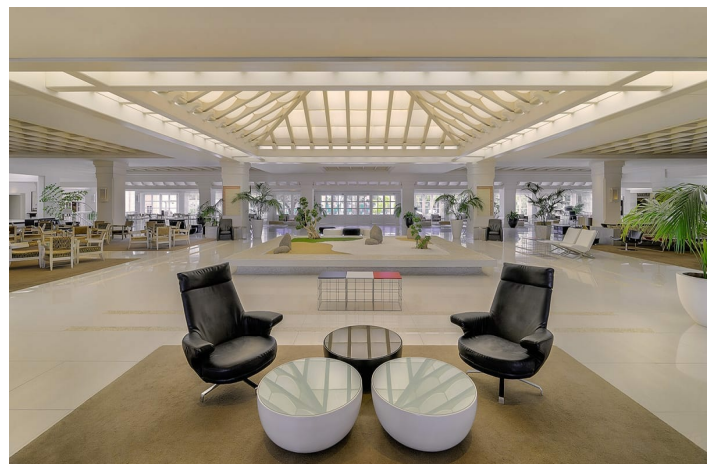

H10 Andaluca Plaza **** Min. 16 år

0 €

Reference: BN7437

Costa del Sol, Puerto Banús

The H10 Andalucía Plaza is located in Puerto Banús, in one of Marbella's most exclusive areas - next to Marbella Casino. The hotel is built in traditional Andalusian style, which has been renovated with an exciting, modern design.

This emblematic hotel is recommended for adults over the age of 16 and has bright, spacious rooms, extraordinary dishes, 8 meeting rooms with a total capacity of up to 1000 people and a renovated spa center with a selection of treatments. Enjoy a quiet and relaxed environment, ideal for a holiday with friends or as a couple on the Costa del Sol.

400 rooms

2 pools (a heated indoor pool in the spa that is included in the thermal spa area)

Prices include breakfast buffet in the restaurant's beautiful rooms.

Check-in: 14:00

Check-out: 12:00